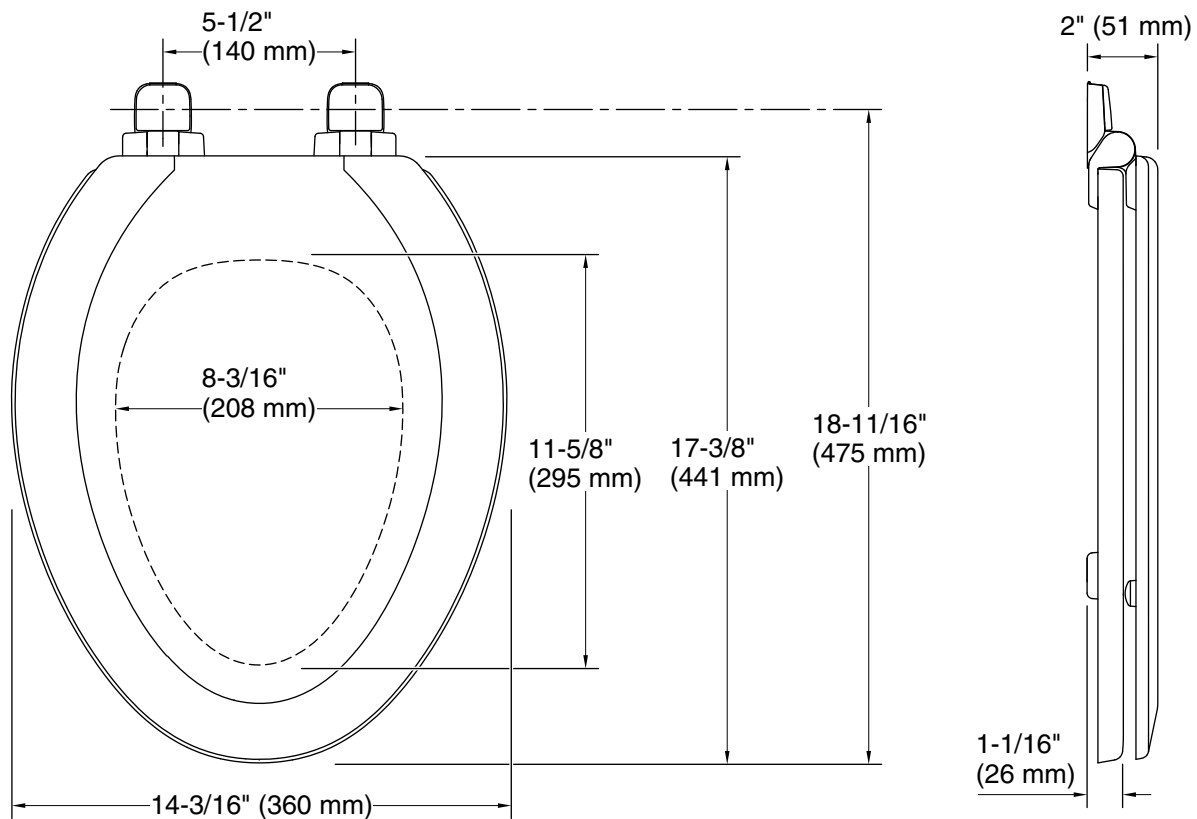

	0	White
	96	Biscuit

Technical Information

All product dimensions are nominal.

Seat shape type: Elongated
Seat front type: Closed-front
Seat-mounting holes: 5-1/2" (140 mm)